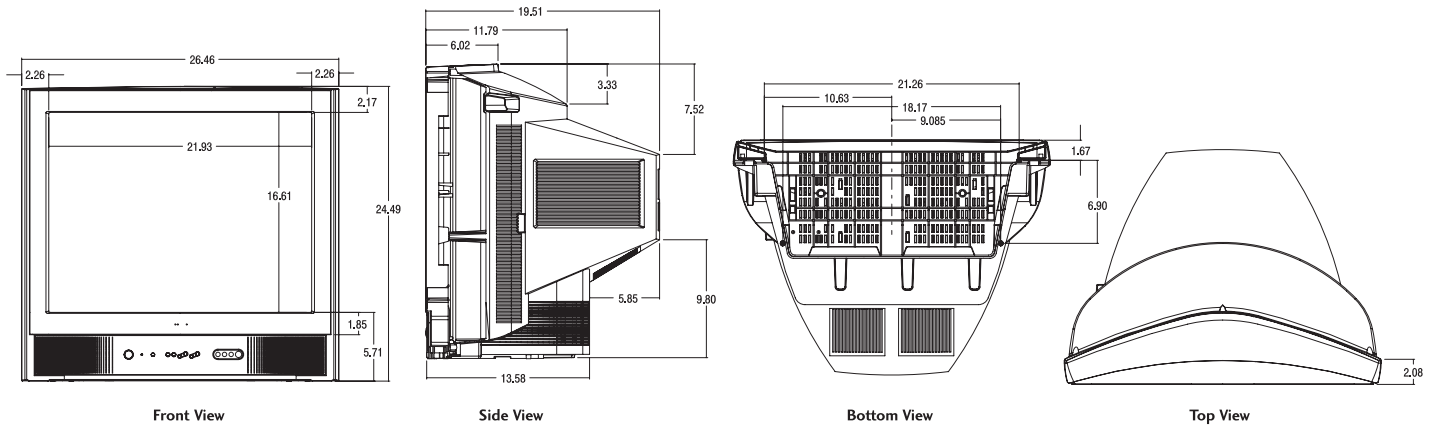

SPECIFICATIONS

Dimensions

Cabinet (W x H x D)	26.46" x 24.49" x 19.51"
Weight	88.8 Lbs.
Carton Dimensions (W x H x D)	29.75" x 28.50" x 22.75"
Shipping Weight	97.6 Lbs.
UPC Code	719192171107

Video Enhancements