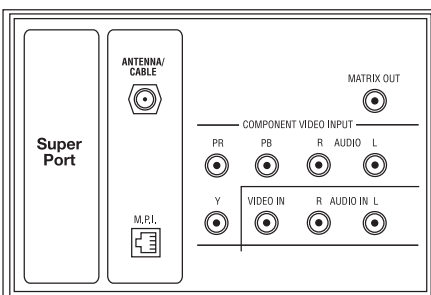

REAR JACK PANEL

FRONT JACK PANEL

www.LGcommercial.com

LG Electronics U.S.A., Inc., Commercial Products Division, 2000 Millbrook Drive, Lincolnshire, IL 60069
Contact Your LG Sales Manager Toll-Free – Hospitality: 1-800-228-1236; Channel Markets: 1-800-897-8871
Customer Service: 1-888-865-3026 Dimensions and weights are approximate. Design and specifications subject to change without notice.
The "LG Life's Good" is a registered trademark of LG Electronics U.S.A., Inc. All other trademarks are property of their respective owners.
©2007 LG Electronics U.S.A., Inc. Printed in the USA - August 2007.