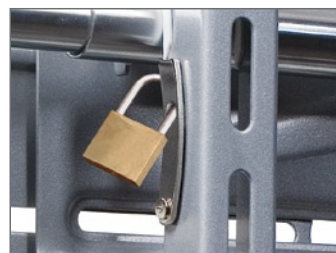

The wall mount allows the monitor to be tilted downwards up to -15 degrees for an improved viewing angle. An integrated level is included for fast and easy setup. The display may optionally be secured with a small padlock (not included).

Ideal for homes, conference rooms, stores, public areas, restaurants and more. Anywhere you need to mount a large-screen LCD or plasma monitor.

FEATURES

- ▲ Expandable — accommodates flat panel displays from 27" to 60"
- ▲ Adjust screen tilt by -15 degrees
- ▲ Low profile — mount concealed behind display
- ▲ Includes integrated level to ensure correct setup
- ▲ Security option — accommodates padlock to secure display
- ▲ Includes cable manager
- ▲ Supports up to 198 lbs.
- ▲ Mounts to drywall (studs) or concrete surfaces

Expandable arms and crossbar accommodates a wide range of screen sizes

Integrated level

Security option (padlock not included)