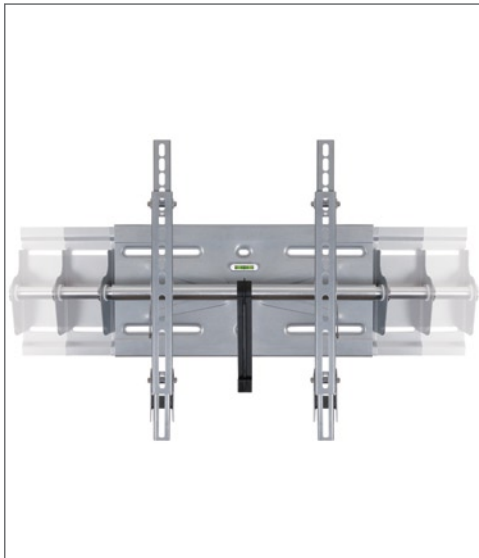

Model 9194

Universal Expanding Wall Mount

Model 9194 accommodates flat panel displays with screen sizes from 27"-60" (up to 198 lbs.). This expandable mount tucks discretely out of view behind the display.

The wall mount allows the monitor to be tilted downwards up to -15 degrees for an improved viewing angle. An integrated level is included for fast and easy setup. The display may optionally be secured with a small padlock (not included).

Ideal for homes, conference rooms, stores, public areas, restaurants and more. Anywhere you need to mount a large-screen LCD or plasma monitor.

FEATURES

- ▲ Expandable — accommodates flat panel displays from 27" to 60"
- ▲ Adjust screen tilt by -15 degrees
- ▲ Low profile — mount concealed behind display
- ▲ Includes integrated level to ensure correct setup
- ▲ Security option — accommodates padlock to secure display
- ▲ Includes cable manager
- ▲ Supports up to 198 lbs.
- ▲ Mounts to drywall (studs) or concrete surfaces

Expandable arms and crossbar accommodates a wide range of screen sizes

Integrated level

Security option (padlock not included)